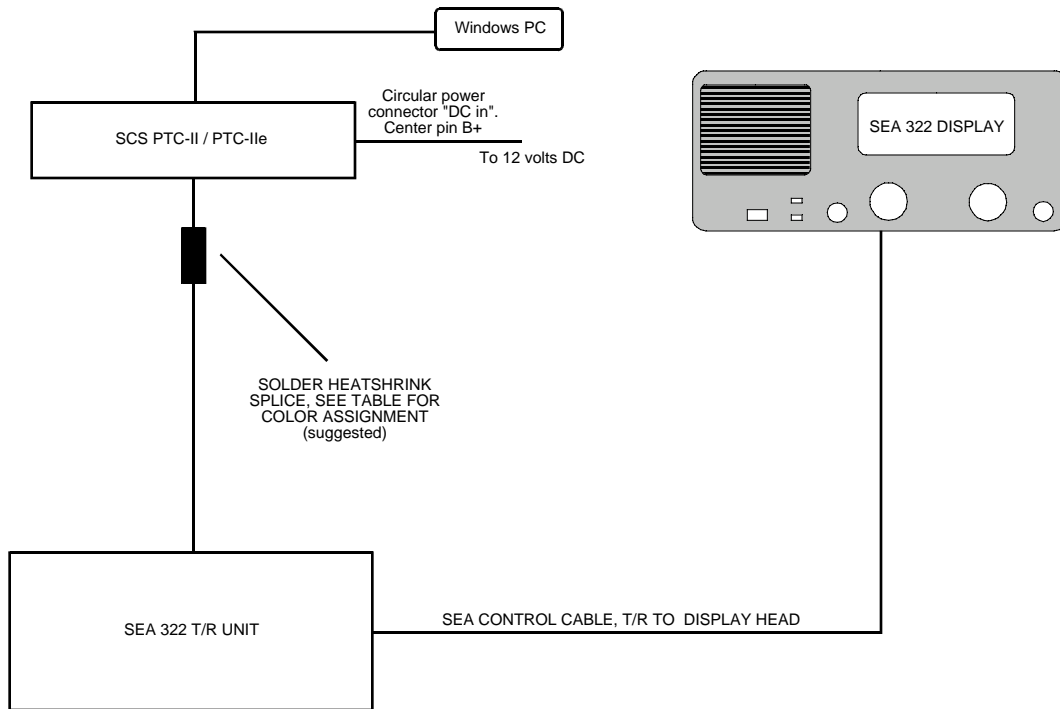

SCS PTC-IIex Wiring to SEA 322

PTC-II PIN	PTC-II COLOR	SEA 322 PIN NAME	SPLICED CABLE COLOR (suggested)	FUNCTION
1	VIOLET	TRANSMISSION AUDIO	WHITE	AUDIO, SCS TO 322
2	WHITE	SYSTEM GROUND	BLACK	GROUND
3	YELLOW	RADIO PTT	RED	PUSH TO TALK
4	GREEN	RECEIVE AUDIO	GREEN	AUDIO, 322 TO SCS

NOTE: AUDIO VOLTAGE LEVEL FROM PTC-II TO T/R UNIT TO BE APROXAMENTLY 500mv (1/2 VOLT).