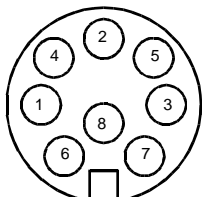

SCS PTC-II, PTC-IIe Wiring to Icom 735

MODULATION, PTT AND B+

PTC-II 8 PIN DIN "AUDIO"	PTC-II COLOR	ICOM ACC (1) PIN NAME	ICOM 8 PIN DIN "ACC (1)"	FUNCTION
1	VIOLET	MOD	4	AUDIO, SCS TO RADIO
2	WHITE	GND	2	GROUND
3	YELLOW	SEND	3	PUSH TO TALK
4	GREEN	AF	5	AUDIO, RADIO TO SCS
5	BLUE	13.6 V	7	B+ POWER TO MODEM

NOTE 1. INSULATE UNUSED WIRES.

VIEW INTO RADIO JACK
(VIEW INTO BACK OF PLUG)

Farallon Electronics

2346 B Marinship Way, Sausalito, CA 94965 USA

415•331•1924 / voice 415•331•2063 / fax

theoffice@yachtwire.com Copyright Farallon Electronics 1997-2000