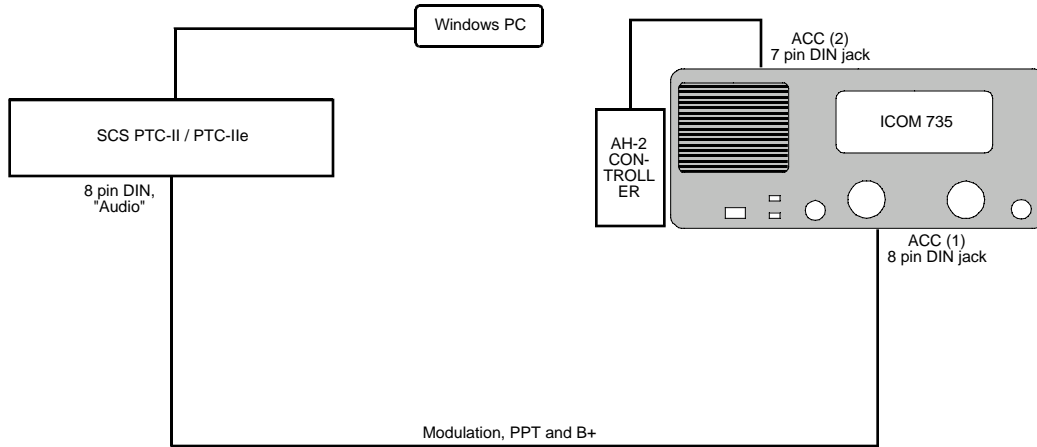

SCS PTC-II, PTC-IIe Wiring to Icom 735

MODULATION, PTT AND B+

PTC-II 8 PIN DIN "AUDIO"	PTC-II COLOR	ICOM ACC (1) PIN NAME	ICOM 8 PIN DIN "ACC (1)"	FUNCTION
1	VIOLET	MOD	4	AUDIO, SCS TO RADIO
2	WHITE	GND	2	GROUND
3	YELLOW	SEND	3	PUSH TO TALK
4	GREEN	AF	5	AUDIO, RADIO TO SCS
5	BLUE	13.6 V	7	B+ POWER TO MODEM

NOTE 1. INSULATE UNUSED WIRES.

VIEW INTO RADIO JACK
(VIEW INTO BACK OF PLUG)

Farallon Electronics

2346 B Marinship Way, Sausalito, CA 94965 USA

415•331•1924 / voice 415•331•2063 / fax

theoffice@yachtwire.com Copyright Farallon Electronics 1997-2000

Drawn by:

rev: