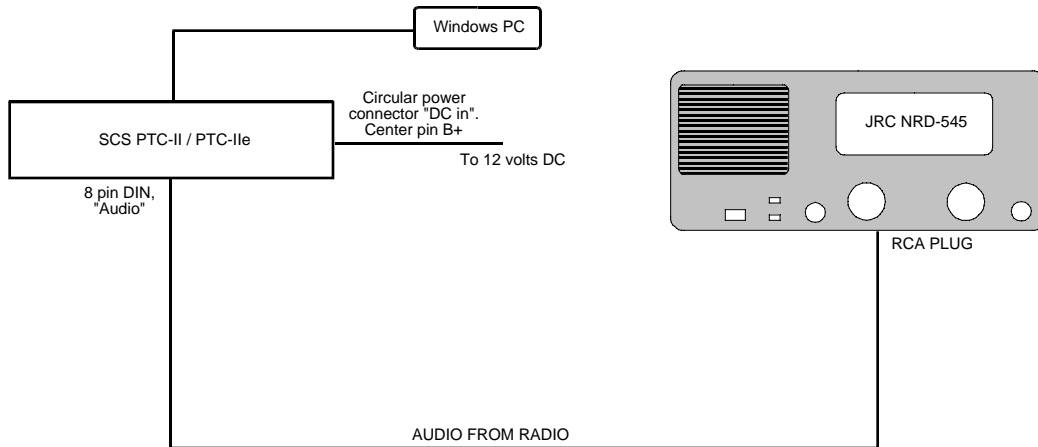

SCS PTC-II, PTC-IIe Wiring to JRC NRD-545

AUDIO, JRC TO PTC-II

PTC-II 8 PIN DIN "AUDIO"	PTC-II COLOR STD CABLE	JRC RCA PLUG	FUNCTION
2	WHITE	CENTER	GROUND
4	GREEN	OUTER	AUDIO, RADIO TO SCS

NOTE 1. INSULATE UNUSED WIRES.